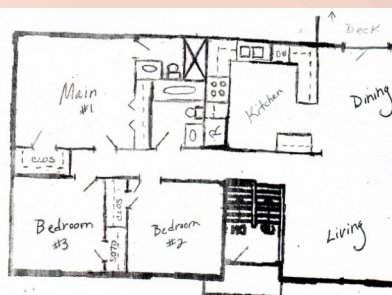

- **Type of Rental:** Split entry style home with approx 1900 sq feet finished.
- **Monthly Rent:** \$2050
- **Security deposit:** One month's rent
- **Pets:** Refer to Pet Policy
- **4 bedroom,** 3 UL, 1 LL that has French doors and can be used as either a bedroom, office or additional family room space.
- **3 baths,** 2 on UL, 1 on LL
- **Kitchen:** Appliances include Refrigerator, electric range oven, microwave, & dishwasher.. Lots of cabinetry and beautiful granite countertops.
- **Deck** with stairs to backyard.
- **Fireplace:** LL family room.
- **Laundry hookups** are located on LL near garage entry.
- **Central air & heat**
- **2 car garage**
- **Fenced Yard,** yes, wooden privacy, shadow box style, 2 gates.
- Leavenworth School District.
- House centrally located, easy access to 10th Avenue, approx 10 min from Ft. Leavenworth.

4307 Broadway Ter, Leavenworth, KS

Main Floor has living room with vaulted ceiling. Kitchen has ample cabinetry and granite countertops and is open to the dining room, Three bedrooms are also located on this level which includes the primary bedroom with private en suite. A second full bathroom with a shower/tub combo is also located on this level and situated in the hallway making it convenient for the other bedrooms and living spaces. Deck access is through the dining room double atrium doors.

4307 Broadway Ter, Leavenworth, KS

Views of main floor bedrooms and hall bath.

Primary bedroom has an ensuite with shower and his & hers closets.

Lower level photos of full bath and laundry area.

4307 Broadway Ter, Leavenworth, KS

Floor plan sketch to give you an idea of layout—NOT TO SCALE!

Actual homes may vary from elevation and floorplan shown

Backyard is fenced with privacy wooden fence and has a large storage shed for lawn equipment, etc.