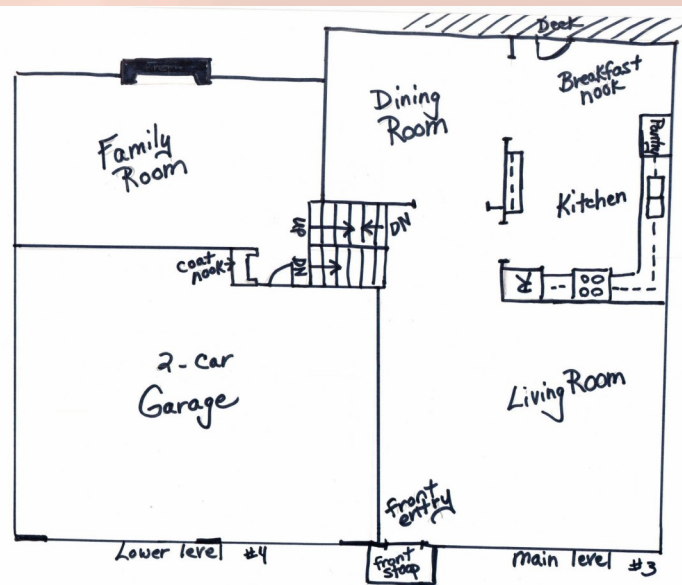

408 Brookwood, Lansing, KS

*Beautifully
updated with
a farmhouse
feel!*

Hansen Properties

Rick & Shari Hansen
913.547.1113/1114
www.hansensproperties.com

Email:
Hansensproperties@yahoo.com

- **Type of Rental:** Multi level home (5 levels) with approx 2500 sq feet finished. See floor plan sketch which shows what rooms are located on each of the levels. Main level (Level 3) is located at front door entrance.
- **Monthly Rent:** \$2050
- **Security deposit:** One month's rent
- **Pets:** Refer to Pet Policy
- **5 bedroom**, 3 UL, 1 Top level, and 1 basement level (BL)
- **3 baths**, 2 on UL where bedrooms are located, 1 on BL with 5th bedroom.
- **Kitchen:** Appliances include Refrigerator, electric range oven, microwave, & dishwasher..
- Deck off dining room
- **Fireplace** in family room located on LL where you come in from the garage.
- Washer/Dryer hook ups: BL
- Central air & heat
- **2 car garage**
- **Fenced Yard**, wooden privacy.
- Lansing School District.
- Located approximately 15 min from Ft. Leavenworth.

408 Brookwood, Lansing, KS

This is beautiful, multi level home that got a complete update in 2021. When entering through the main door, you are on the kitchen, dining and living room level. Kitchen has large pantry & coffee bar.

From the kitchen, one level down is family room with gas log fireplace, coat cubby, and access to the garage.

408 Brookwood, Lansing, KS

One flight up from kitchen has master and ensuite with double vanity sink, two large bedrooms (one with oversized closet) and hall bath. Continue on up another flight to 4th bedroom with two skylights.

408 Brookwood, Lansing, KS

Lowest level, one flight down from family room, has laundry room and bath combo, 5th bedroom & storage room.

Please note, sketches of floor plans are not to scale and are for description purposes only.