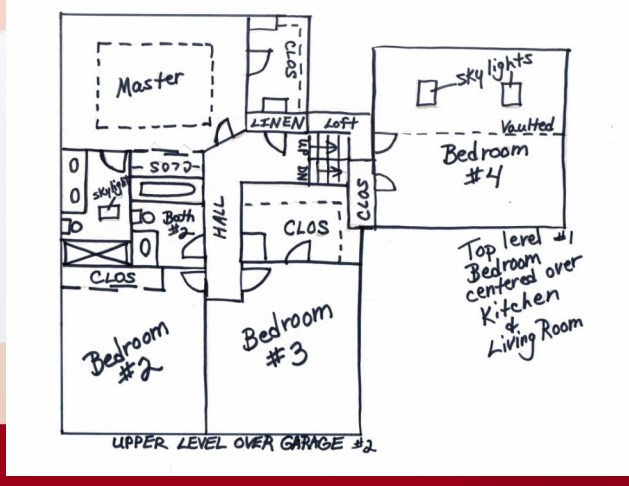

408 Brookwood, Lansing, KS

*Beautifully
updated with
a farmhouse
feel!*

Hansen Properties

Rick & Shari Hansen
913.547.1113/1114
www.hansensproperties.com

Email:
Hansensproperties@yahoo.com

- **Type of Rental:** Multi level home (5 levels) with approx 2500 sq feet finished. See floor plan sketch which shows what rooms are located on each of the levels. Main level (Level 3) is located at front door entrance.
- **Monthly Rent:** \$2050
- **Security deposit:** One month's rent
- **Pets:** Refer to Pet Policy
- **5 bedroom**, 3 UL, 1 Top level, and 1 basement level (BL)
- **3 baths**, 2 on UL where bedrooms are located, 1 on BL with 5th bedroom.
- **Kitchen:** Appliances include Refrigerator, electric range oven, microwave, & dishwasher..
- Deck off dining room
- **Fireplace** in family room located on LL where you come in from the garage.
- Washer/Dryer hook ups: BL
- Central air & heat
- **2 car garage**
- **Fenced Yard**, wooden privacy.
- Lansing School District.
- Located approximately 15 min from Ft. Leavenworth.

408 Brookwood, Lansing, KS

This is beautiful, multi level home that got a complete update in 2021. When entering through the main door, you are on the kitchen, dining and living room level. Kitchen has large pantry & coffee bar.

From the kitchen, one level down is family room with gas log fireplace, coat cubby, and access to the garage.

408 Brookwood, Lansing, KS

One flight up from kitchen has master and ensuite with double vanity sink, two large bedrooms (one with oversized closet) and hall bath. Continue on up another flight to 4th bedroom with two skylights.

408 Brookwood, Lansing, KS

Lowest level, one flight down from family room, has laundry room and bath combo, 5th bedroom & storage room.

Please note, sketches of floor plans are not to scale and are for description purposes only.