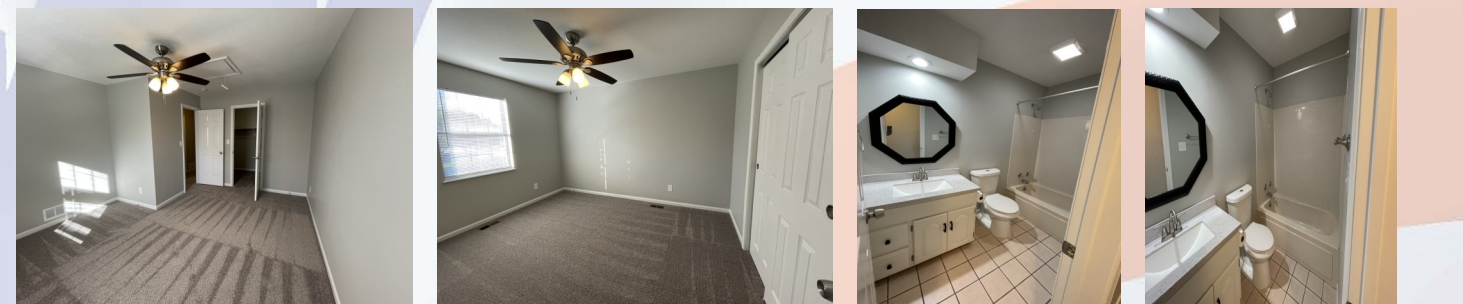

408 Brookwood, Lansing, KS

*Beautifully
updated with
a farmhouse
feel!*

Hansen Properties

Rick & Shari Hansen
913.547.1113/1114
www.hansensproperties.com

Email:
Hansensproperties@yahoo.com

- **Type of Rental:** Multi level home (5 levels) with approx 2500 sq feet finished. See floor plan sketch which shows what rooms are located on each of the levels. Main level (Level 3) is located at front door entrance.
- **Monthly Rent:** \$2050
- **Security deposit:** One month's rent
- **Pets:** Refer to Pet Policy
- **5 bedroom**, 3 UL, 1 Top level, and 1 basement level (BL)
- **3 baths**, 2 on UL where bedrooms are located, 1 on BL with 5th bedroom.
- **Kitchen:** Appliances include Refrigerator, electric range oven, microwave, & dishwasher..
- Deck off dining room
- **Fireplace** in family room located on LL where you come in from the garage.
- Washer/Dryer hook ups: BL
- Central air & heat
- **2 car garage**
- **Fenced Yard**, wooden privacy.
- Lansing School District.
- Located approximately 15 min from Ft. Leavenworth.

408 Brookwood, Lansing, KS

This is beautiful, multi level home that got a complete update in 2021. When entering through the main door, you are on the kitchen, dining and living room level. Kitchen has large pantry & coffee bar.

From the kitchen, one level down is family room with gas log fireplace, coat cubby, and access to the garage.

408 Brookwood, Lansing, KS

One flight up from kitchen has master and ensuite with double vanity sink, two large bedrooms (one with oversized closet) and hall bath. Continue on up another flight to 4th bedroom with two skylights.

408 Brookwood, Lansing, KS

Lowest level, one flight down from family room, has laundry room and bath combo, 5th bedroom & storage room.

Please note, sketches of floor plans are not to scale and are for description purposes only.