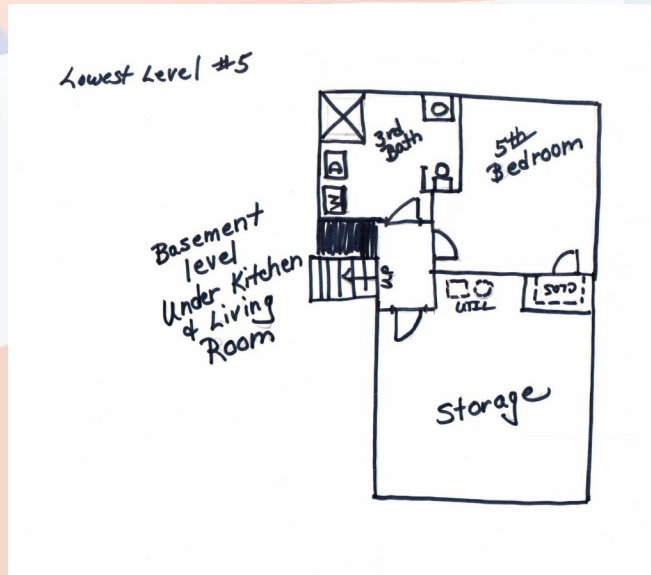

408 Brookwood, Lansing, KS

*Beautifully
updated with
a farmhouse
feel!*

Hansen Properties

Rick & Shari Hansen
913.547.1113/1114
www.hansensproperties.com

Email:
Hansensproperties@yahoo.com

- **Type of Rental:** Multi level home (5 levels) with approx 2500 sq feet finished. See floor plan sketch which shows what rooms are located on each of the levels. Main level (Level 3) is located at front door entrance.
- **Monthly Rent:** \$2050
- **Security deposit:** One month's rent
- **Pets:** Refer to Pet Policy
- **5 bedroom**, 3 UL, 1 Top level, and 1 basement level (BL)
- **3 baths**, 2 on UL where bedrooms are located, 1 on BL with 5th bedroom.
- **Kitchen:** Appliances include Refrigerator, electric range oven, microwave, & dishwasher..
- Deck off dining room
- **Fireplace** in family room located on LL where you come in from the garage.
- Washer/Dryer hook ups: BL
- Central air & heat
- **2 car garage**
- **Fenced Yard**, wooden privacy.
- Lansing School District.
- Located approximately 15 min from Ft. Leavenworth.

408 Brookwood, Lansing, KS

This is beautiful, multi level home that got a complete update in 2021. When entering through the main door, you are on the kitchen, dining and living room level. Kitchen has large pantry & coffee bar.

From the kitchen, one level down is family room with gas log fireplace, coat cubby, and access to the garage.

408 Brookwood, Lansing, KS

One flight up from kitchen has master and ensuite with double vanity sink, two large bedrooms (one with oversized closet) and hall bath. Continue on up another flight to 4th bedroom with two skylights.

408 Brookwood, Lansing, KS

Lowest level, one flight down from family room, has laundry room and bath combo, 5th bedroom & storage room.

Please note, sketches of floor plans are not to scale and are for description purposes only.