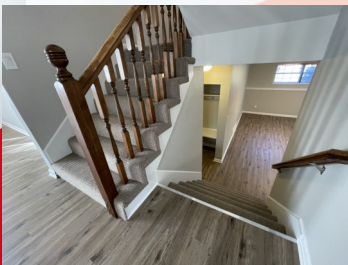

408 Brookwood, Lansing, KS

*Beautifully
updated with
a farmhouse
feel!*

Hansen Properties

Rick & Shari Hansen
913.547.1113/1114
www.hansensproperties.com

Email:
Hansensproperties@yahoo.com

- **Type of Rental:** Multi level home (5 levels) with approx 2500 sq feet finished. See floor plan sketch which shows what rooms are located on each of the levels. Main level (Level 3) is located at front door entrance.
- **Monthly Rent:** \$2050
- **Security deposit:** One month's rent
- **Pets:** Refer to Pet Policy
- **5 bedroom**, 3 UL, 1 Top level, and 1 basement level (BL)
- **3 baths**, 2 on UL where bedrooms are located, 1 on BL with 5th bedroom.
- **Kitchen:** Appliances include Refrigerator, electric range oven, microwave, & dishwasher..
- Deck off dining room
- **Fireplace** in family room located on LL where you come in from the garage.
- Washer/Dryer hook ups: BL
- Central air & heat
- **2 car garage**
- **Fenced Yard**, wooden privacy.
- Lansing School District.
- Located approximately 15 min from Ft. Leavenworth.

408 Brookwood, Lansing, KS

This is beautiful, multi level home that got a complete update in 2021. When entering through the main door, you are on the kitchen, dining and living room level. Kitchen has large pantry & coffee bar.

From the kitchen, one level down is family room with gas log fireplace, coat cubby, and access to the garage.

408 Brookwood, Lansing, KS

One flight up from kitchen has master and ensuite with double vanity sink, two large bedrooms (one with oversized closet) and hall bath. Continue on up another flight to 4th bedroom with two skylights.