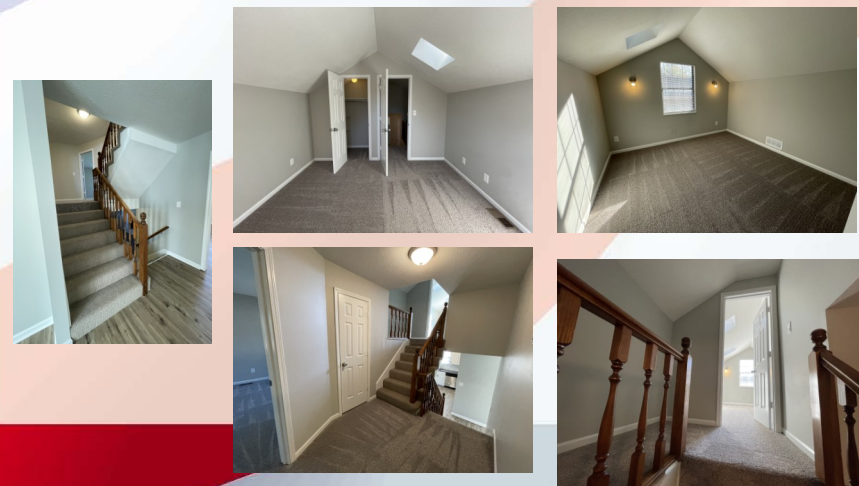

408 Brookwood, Lansing, KS

*Beautifully
updated with
a farmhouse
feel!*

Hansen Properties

Rick & Shari Hansen
913.547.1113/1114
www.hansensproperties.com

Email:
Hansensproperties@yahoo.com

- **Type of Rental:** Multi level home (5 levels) with approx 2500 sq feet finished. See floor plan sketch which shows what rooms are located on each of the levels. Main level (Level 3) is located at front door entrance.
- **Monthly Rent:** \$2050
- **Security deposit:** One month's rent
- **Pets:** Refer to Pet Policy
- **5 bedroom**, 3 UL, 1 Top level, and 1 basement level (BL)
- **3 baths**, 2 on UL where bedrooms are located, 1 on BL with 5th bedroom.
- **Kitchen:** Appliances include Refrigerator, electric range oven, microwave, & dishwasher..
- Deck off dining room
- **Fireplace** in family room located on LL where you come in from the garage.
- Washer/Dryer hook ups: BL
- Central air & heat
- **2 car garage**
- **Fenced Yard**, wooden privacy.
- Lansing School District.
- Located approximately 15 min from Ft. Leavenworth.

408 Brookwood, Lansing, KS

This is beautiful, multi level home that got a complete update in 2021. When entering through the main door, you are on the kitchen, dining and living room level. Kitchen has large pantry & coffee bar.

From the kitchen, one level down is family room with gas log fireplace, coat cubby, and access to the garage.

408 Brookwood, Lansing, KS

One flight up from kitchen has master and ensuite with double vanity sink, two large bedrooms (one with oversized closet) and hall bath. Continue on up another flight to 4th bedroom with two skylights.